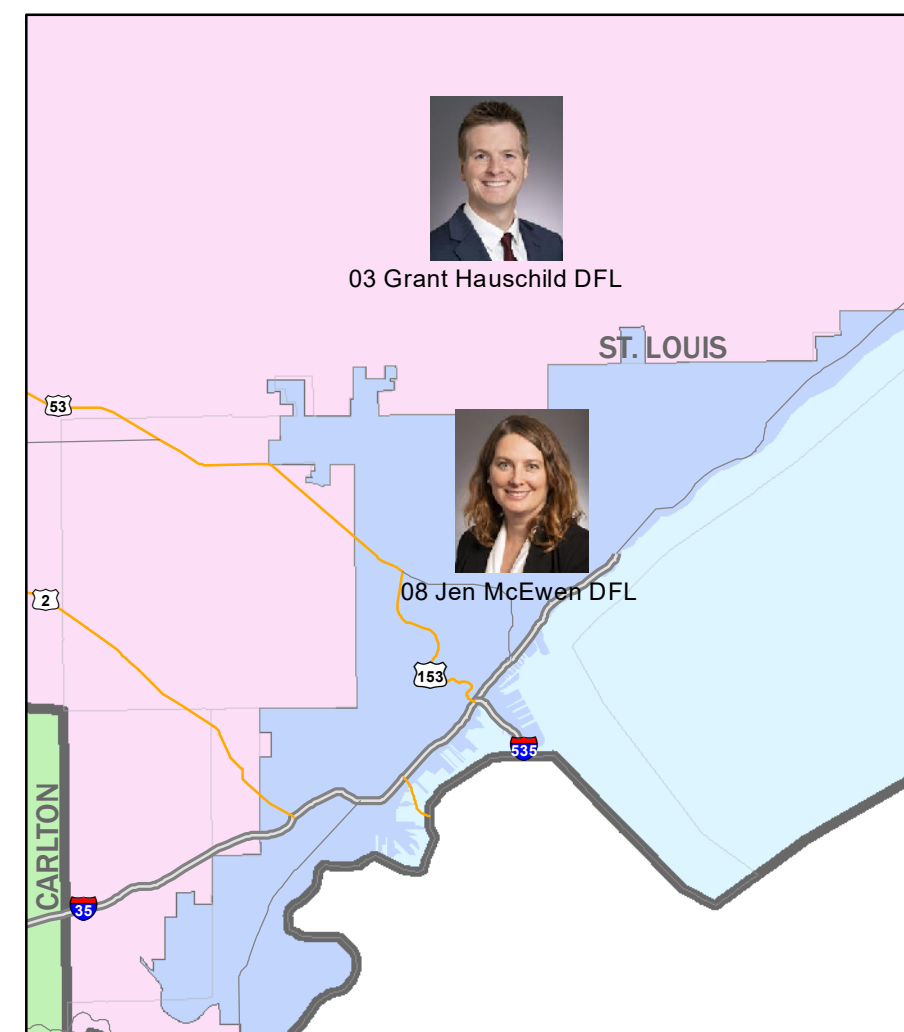

2023-2026 Minnesota Senate

Shaded areas represent Senate Districts
 Cities
 Counties
 Interstate
 MN Hwy
 US Hwy
 Water

 LCC-GIS
 November 2023

Duluth

Mankato

Rochester

St. Cloud

Minneapolis and Saint Paul

Metro Area