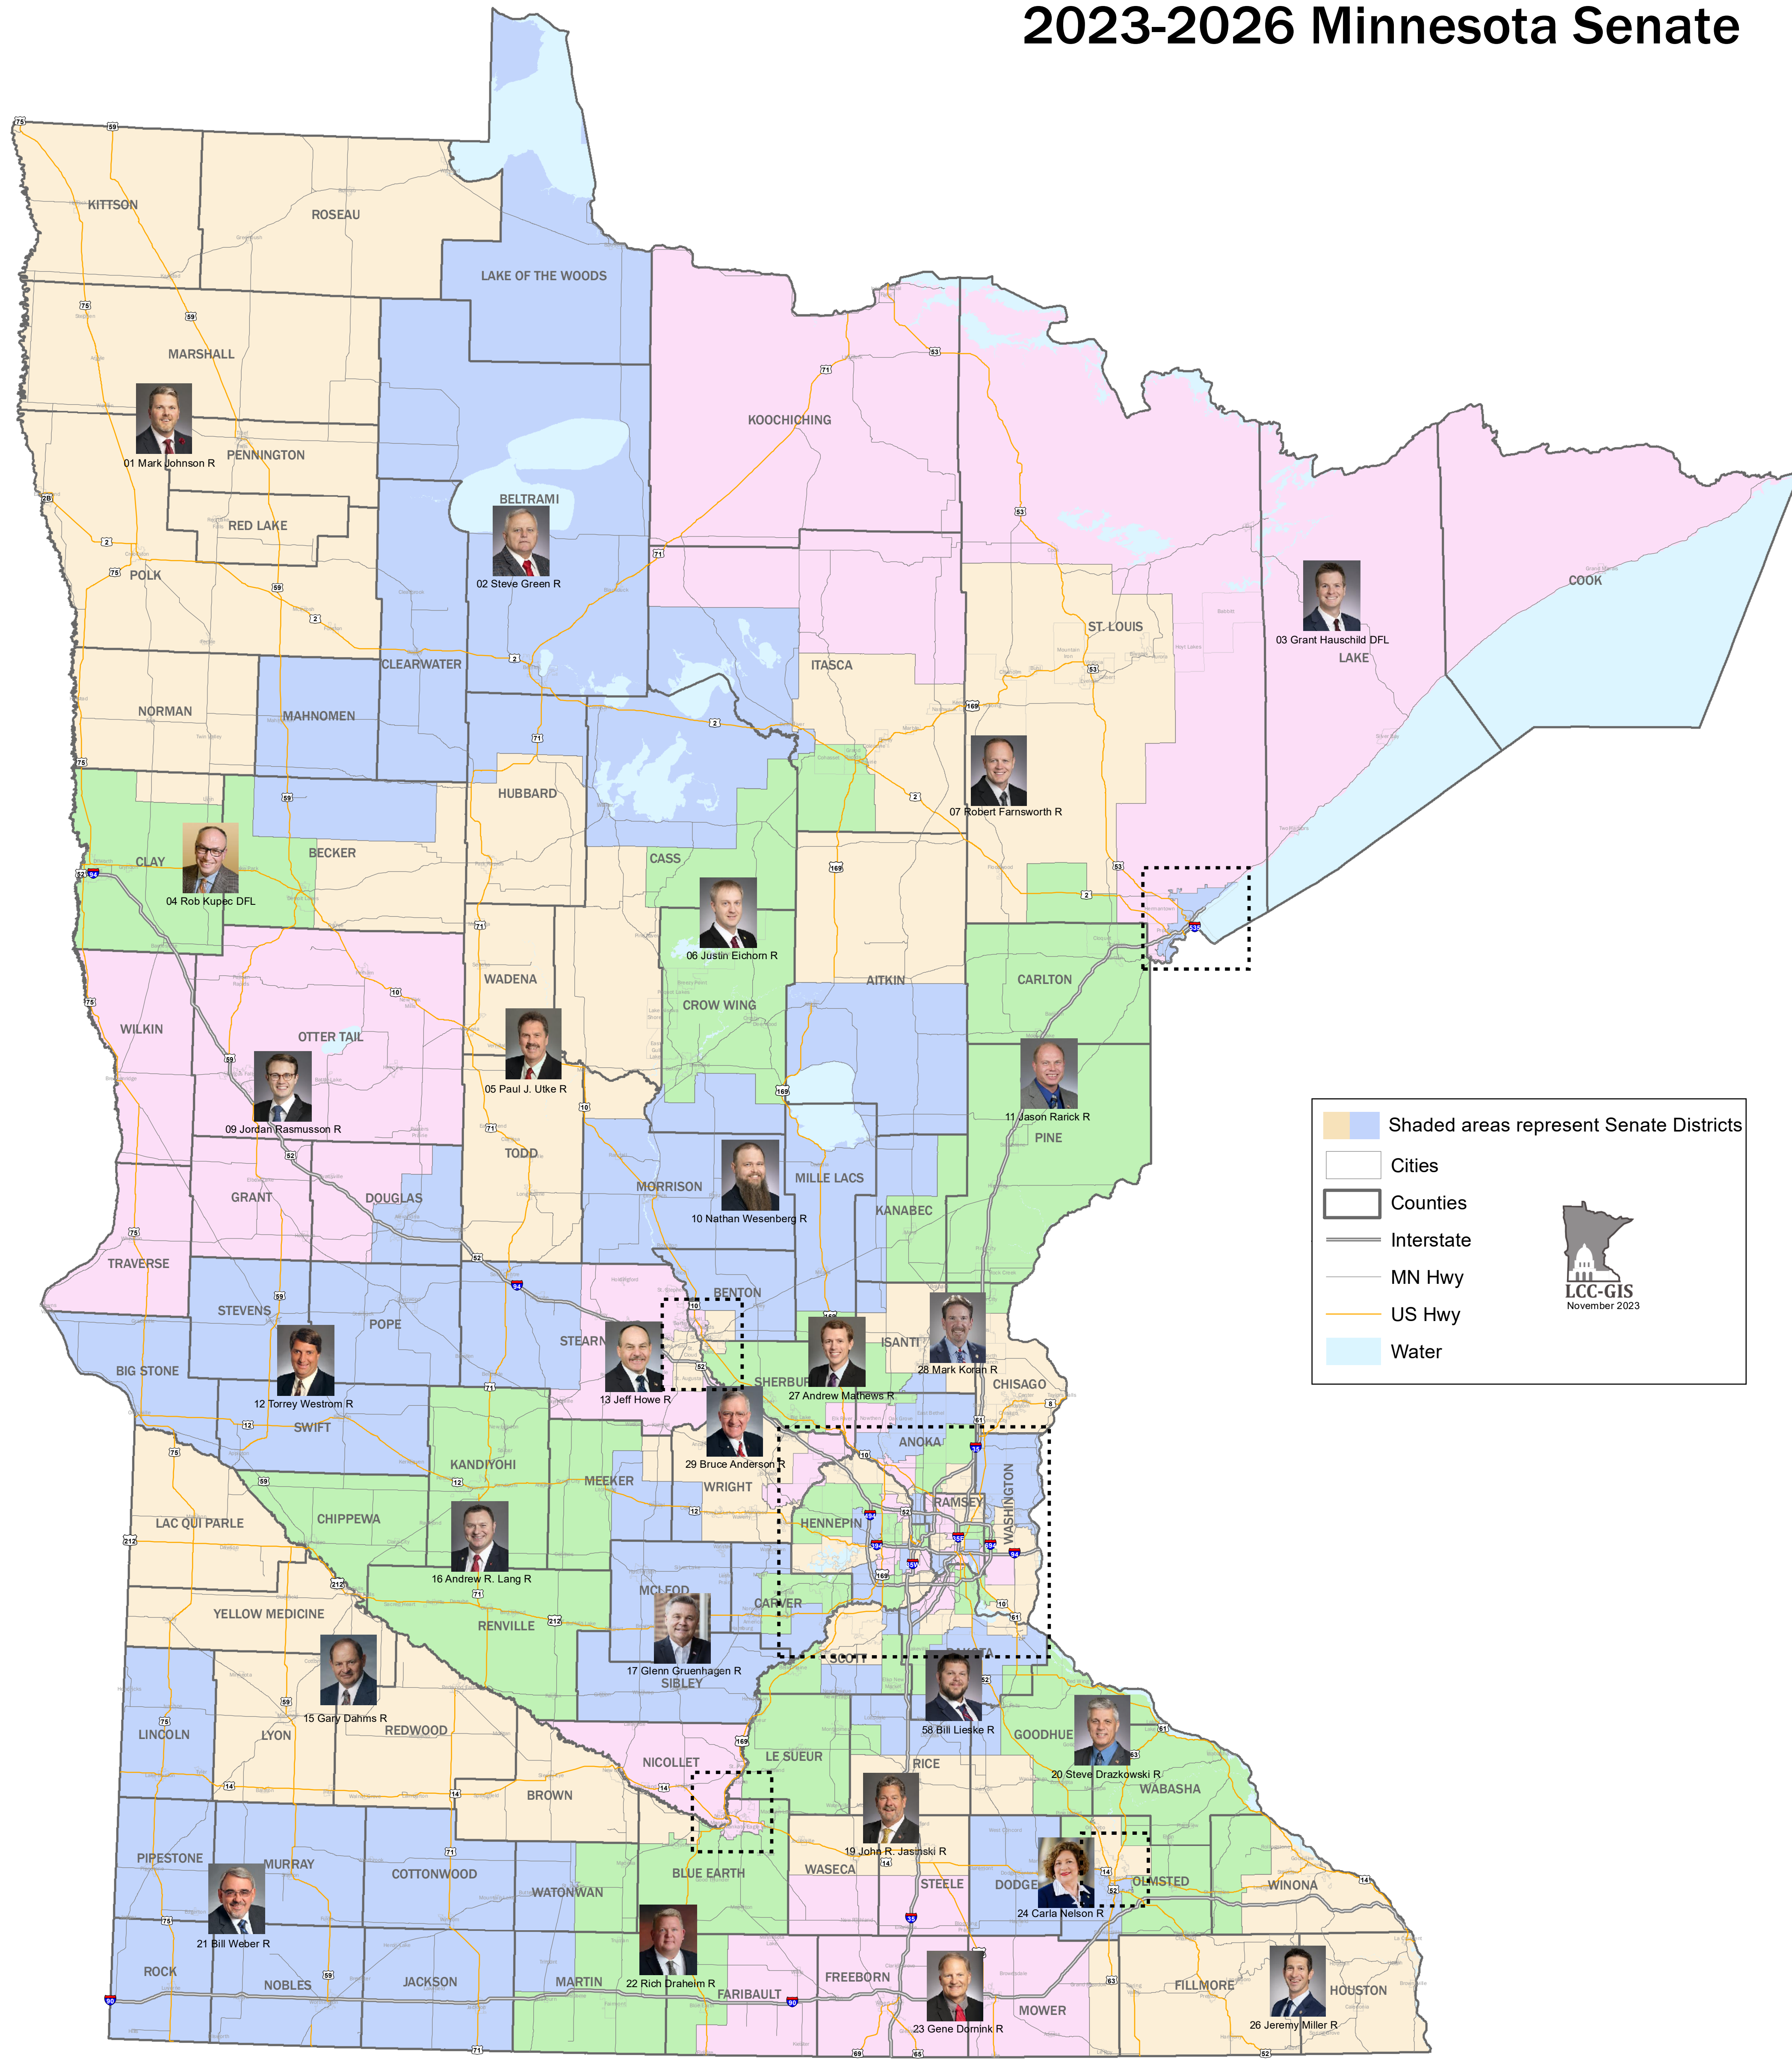

2023-2026 Minnesota Senate

Shaded areas represent Senate Districts
 Cities
 Counties
 Interstate
 MN Hwy
 US Hwy
 Water

 LCC-GIS
 November 2023

Duluth

Mankato

Rochester

St. Cloud

Minneapolis and Saint Paul

Metro Area