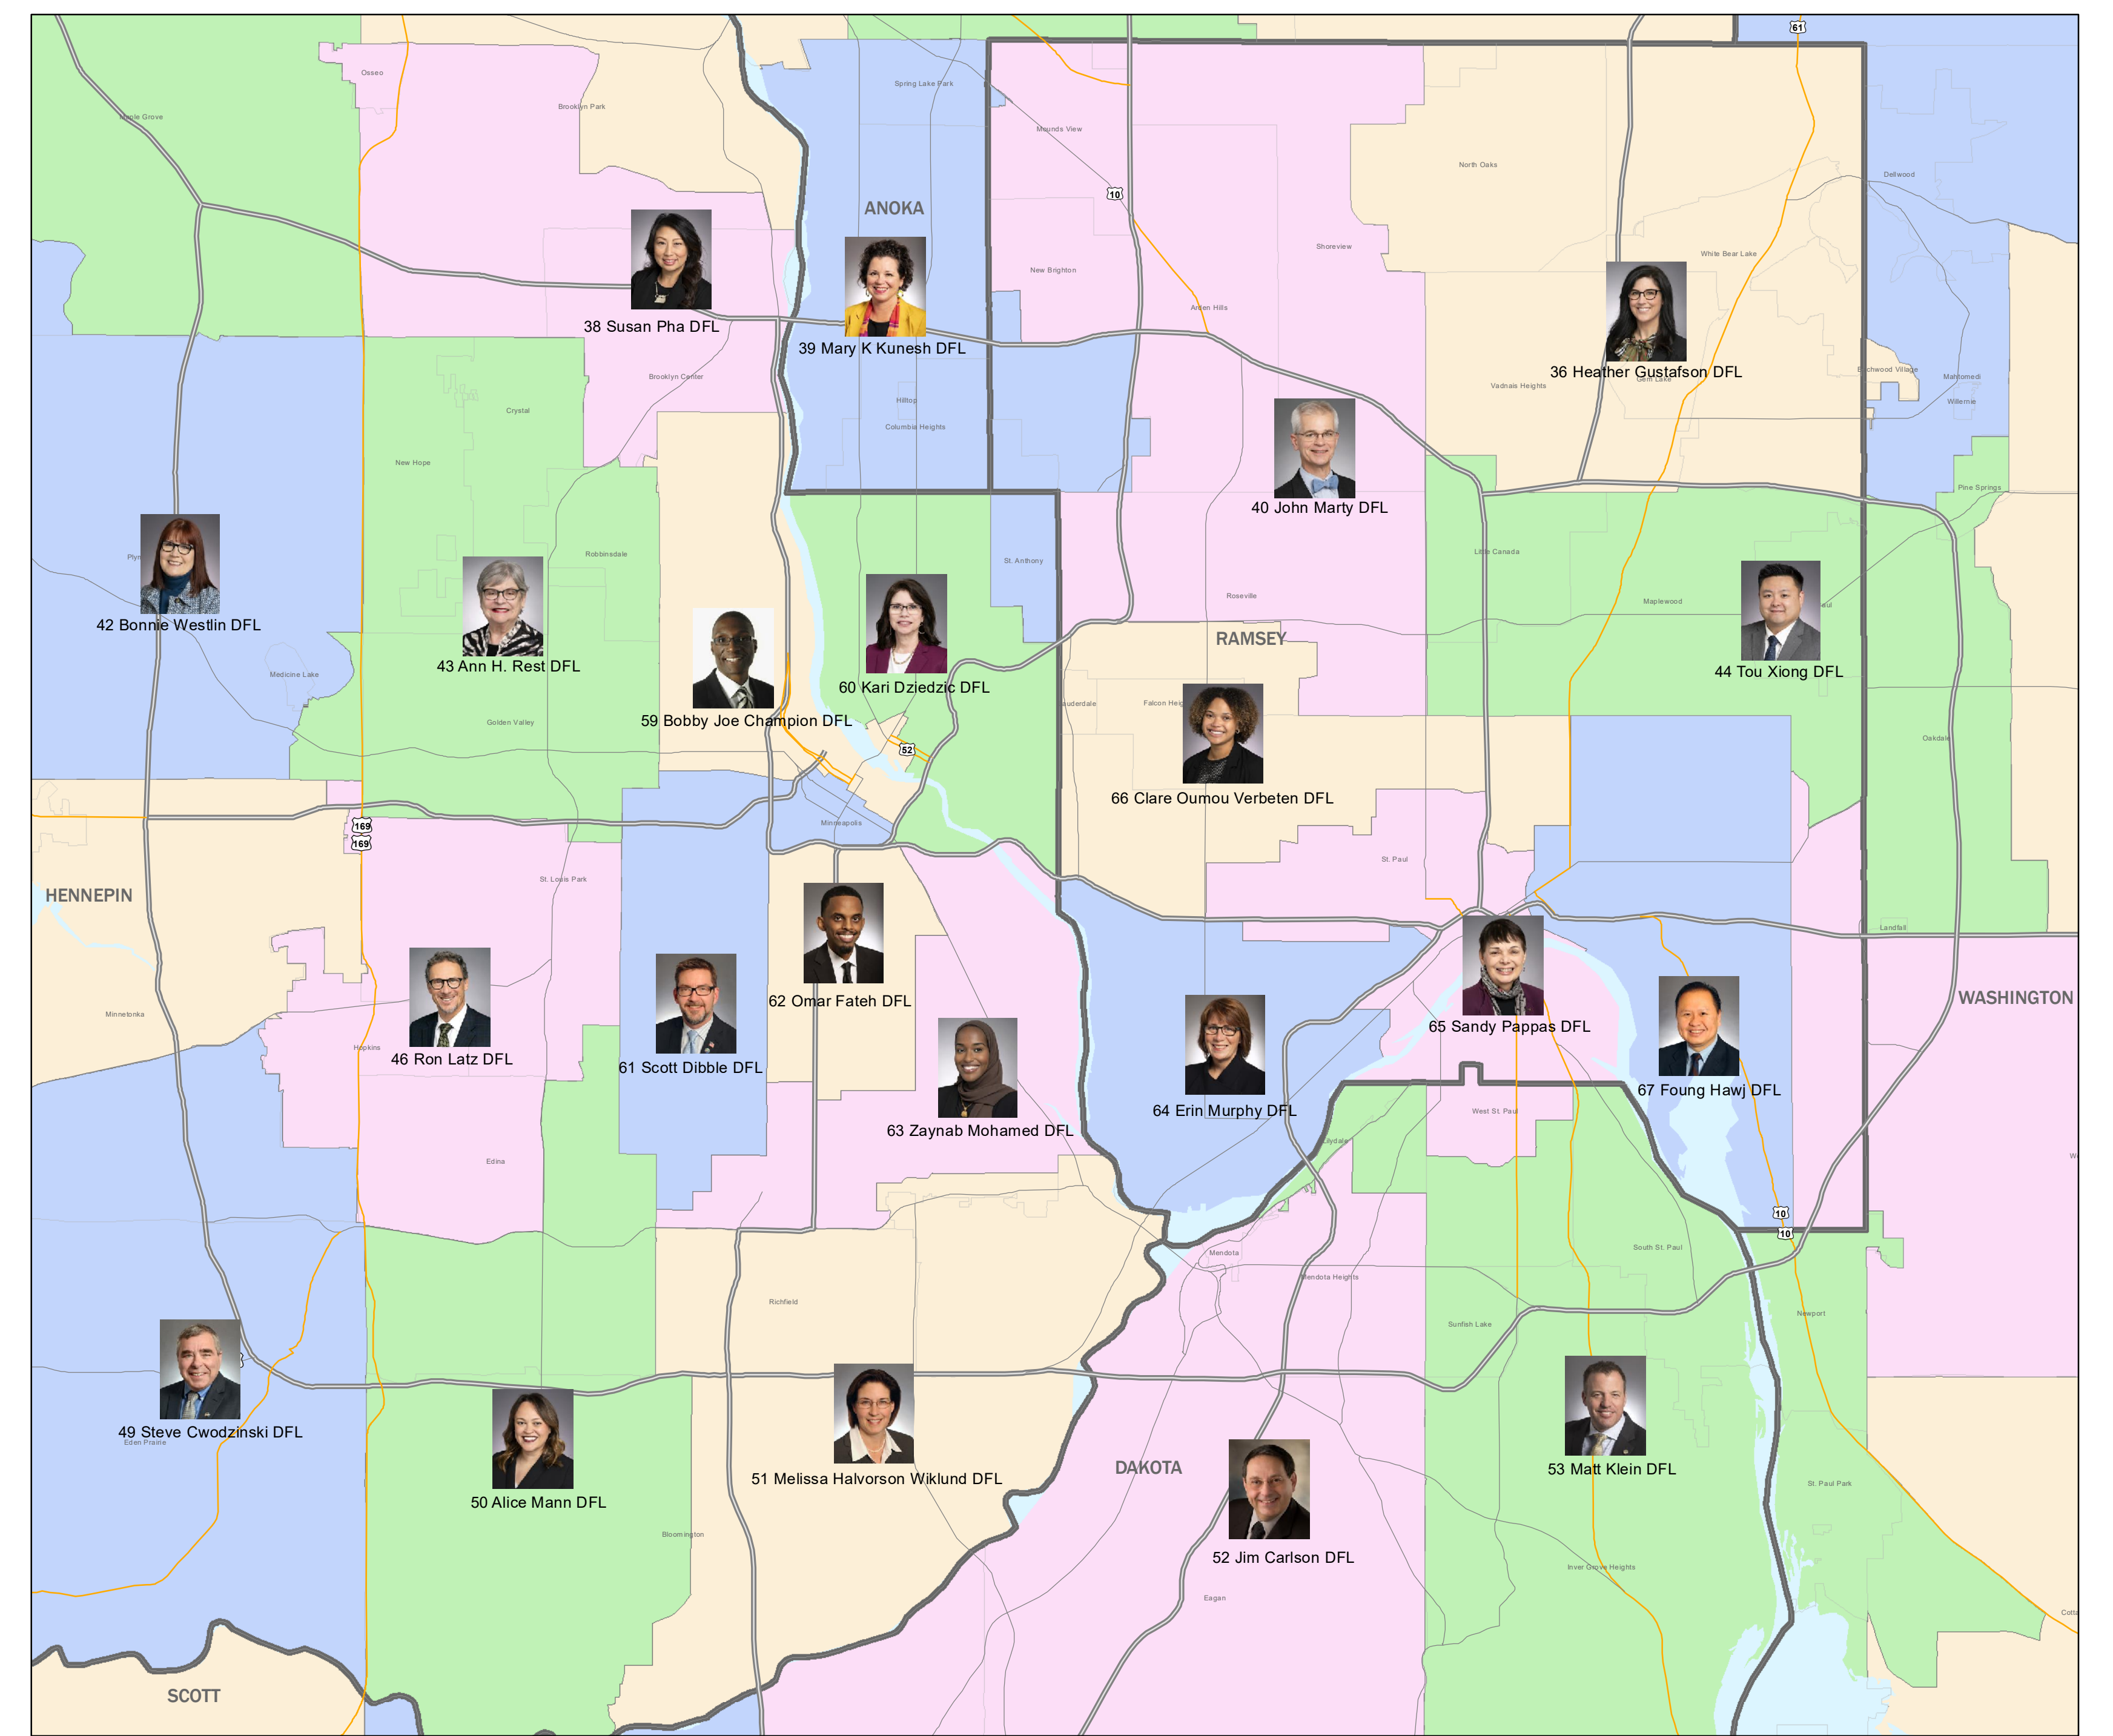

2023-2026 Minnesota Senate

Shaded areas represent Senate Districts
 Cities
 Counties
 Interstate
 MN Hwy
 US Hwy
 Water

 LCC-GIS
 November 2023

Duluth

Mankato

Rochester

St. Cloud

Minneapolis and Saint Paul

Metro Area