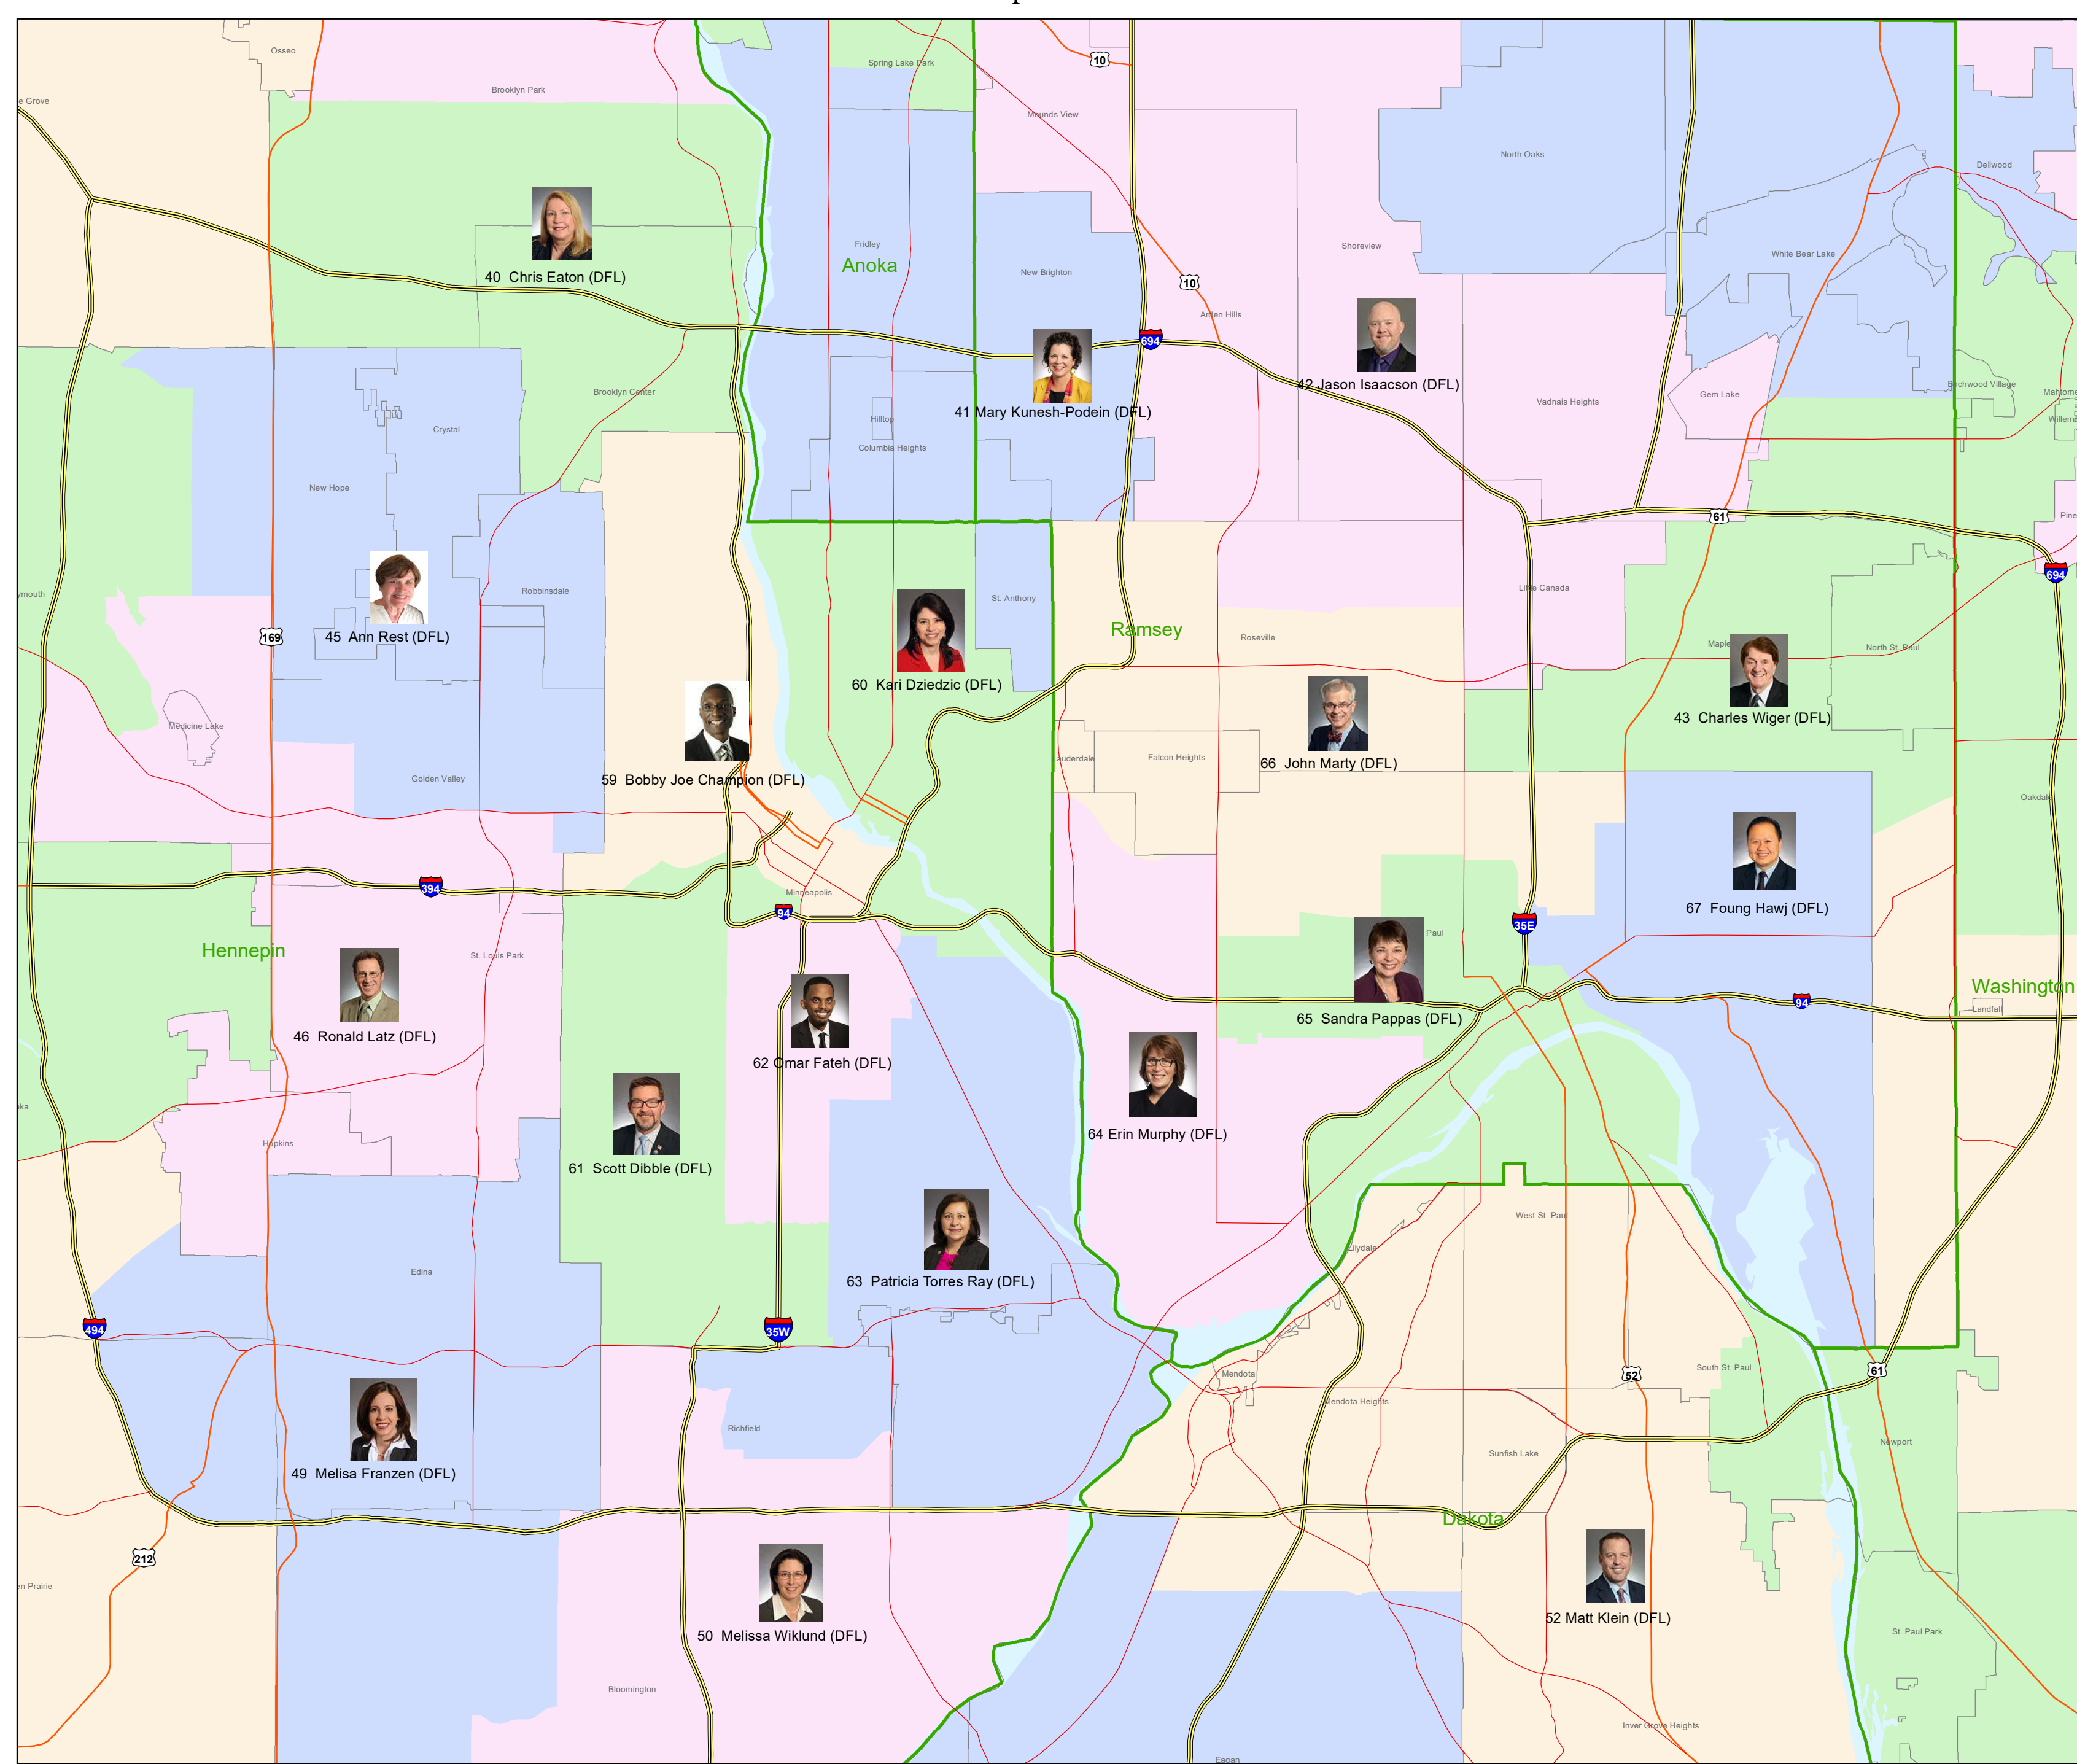

2021-2022 Minnesota Senate

Legend for the Minnesota Senate Districts map:

- Shaded areas represent Senate Districts
- Cities
- Counties
- Interstate
- US Highway
- MN Highway
- Water

LCC-GIS August 2021

Minneapolis and Saint Paul

Metro Area

Duluth

Mankato

Rochester

St. Cloud