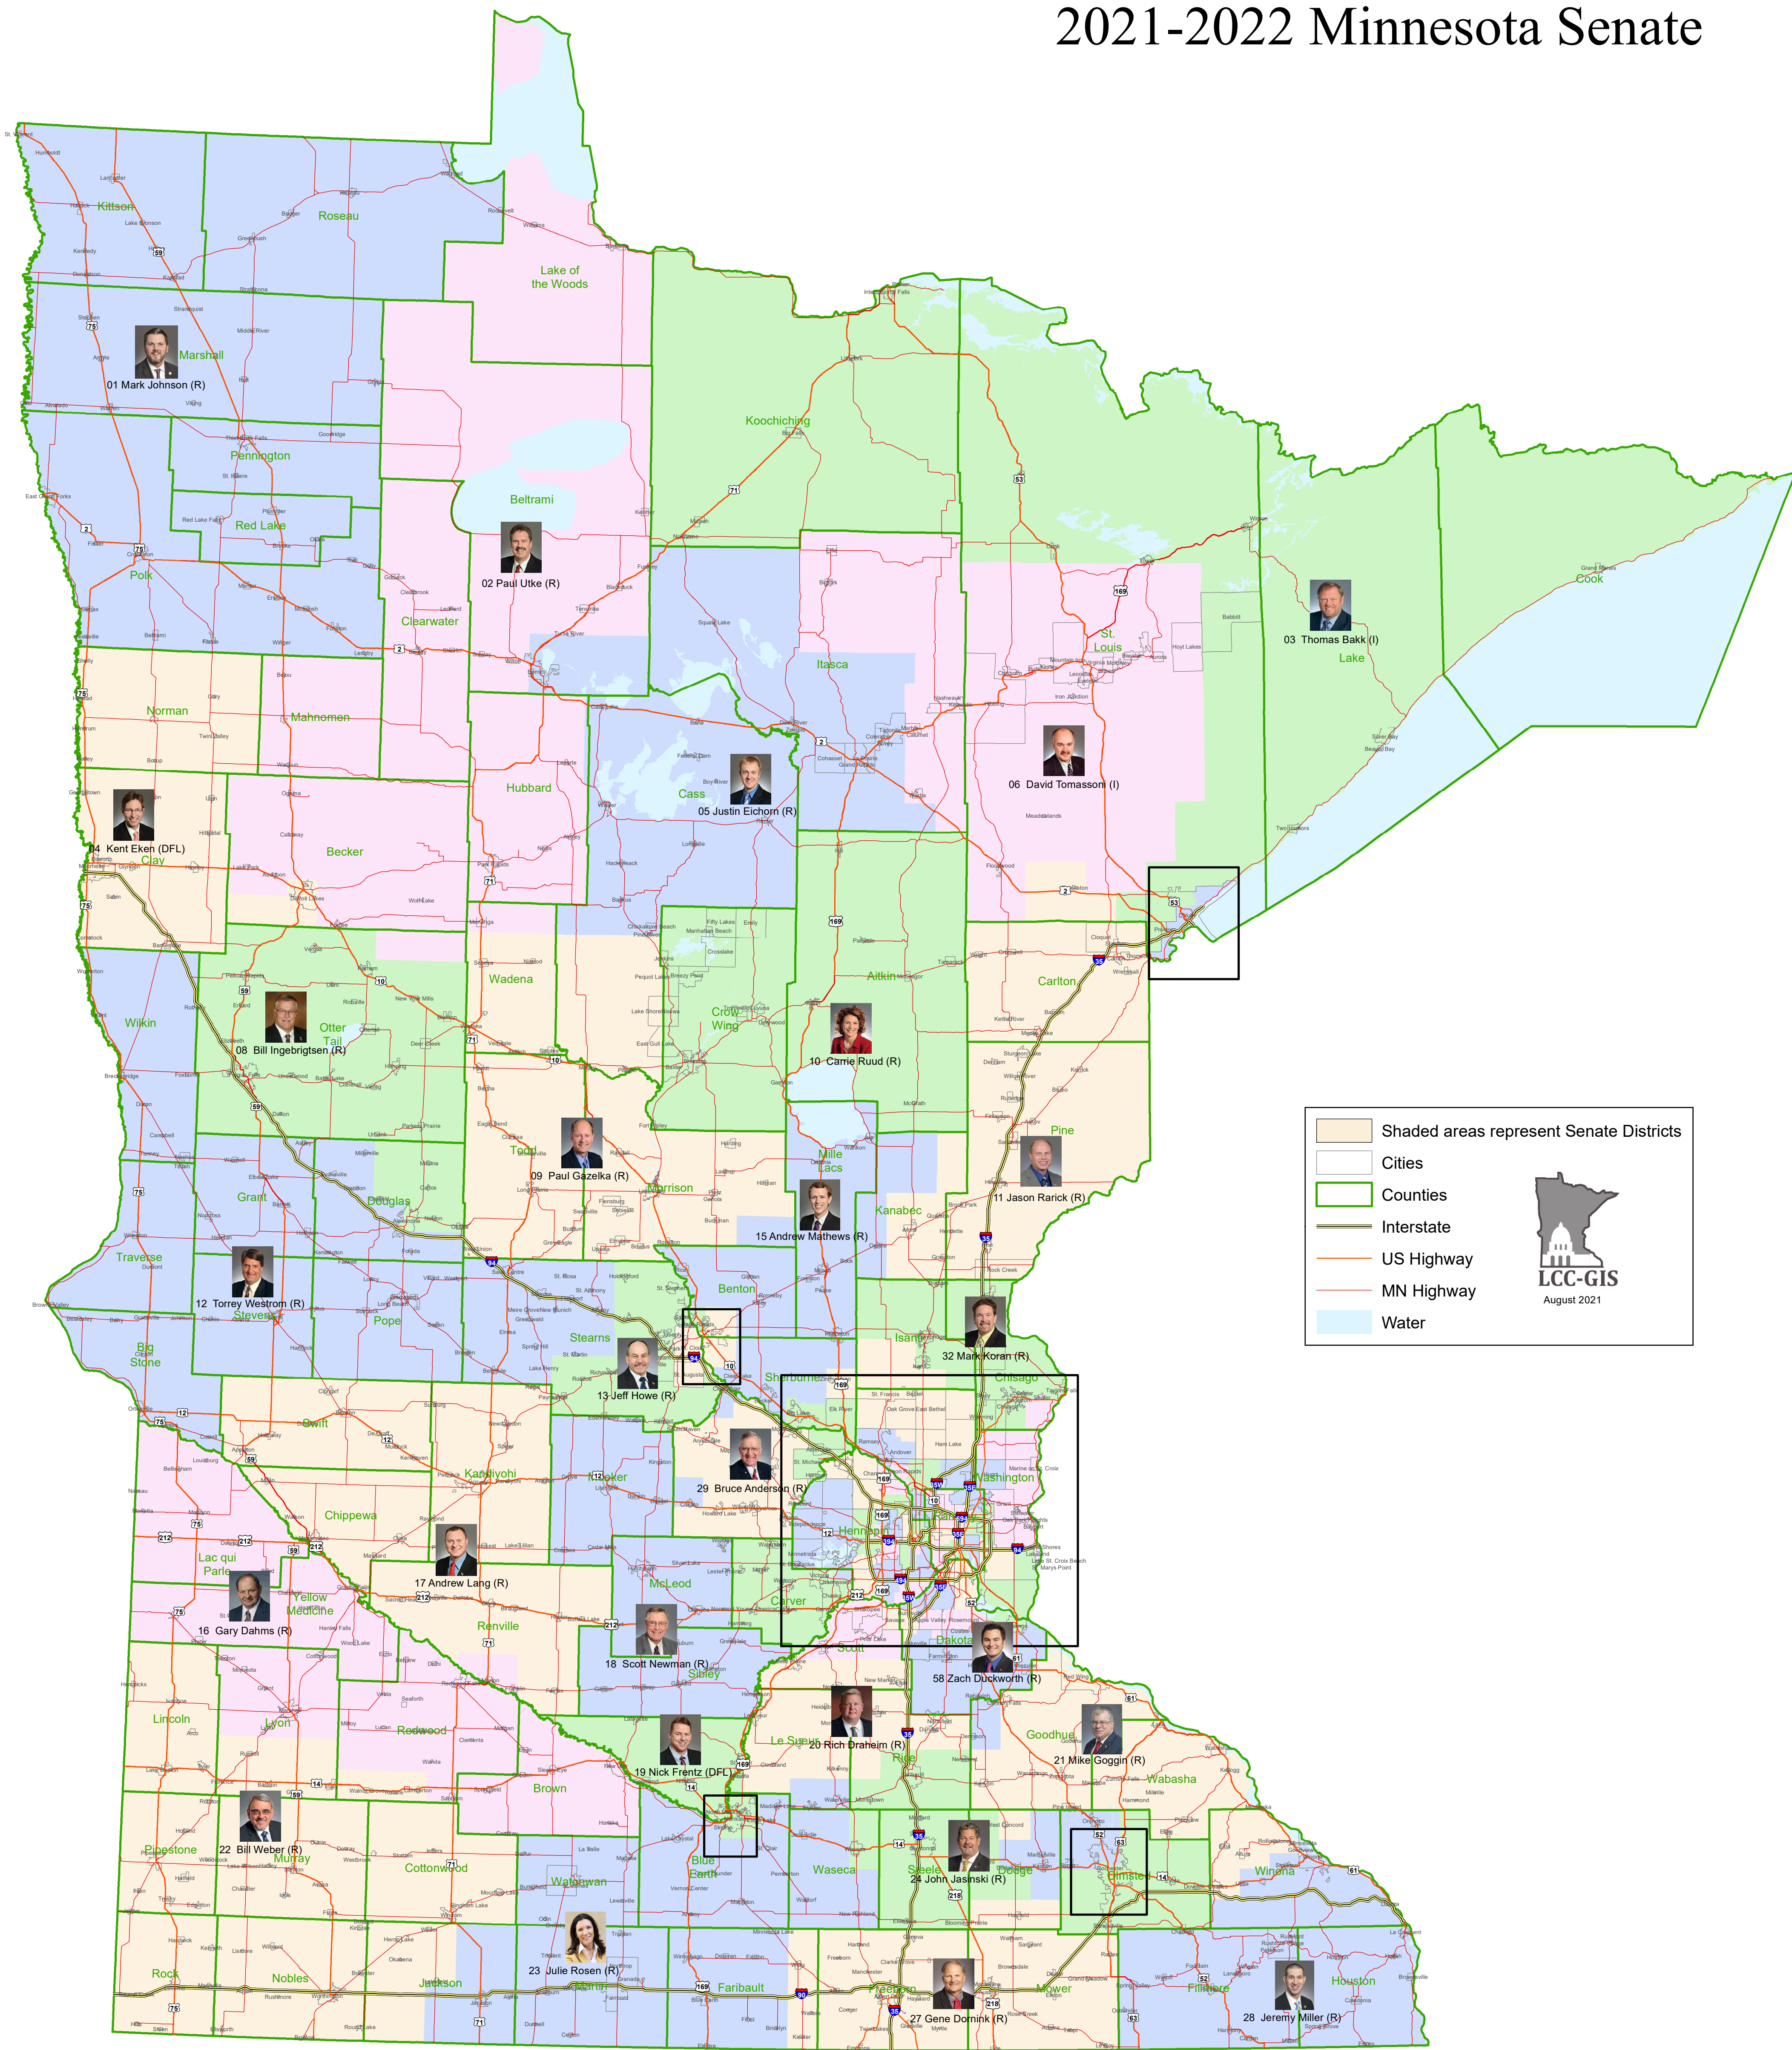

2021-2022 Minnesota Senate

Legend for the Minnesota Senate Districts map:

- Shaded areas represent Senate Districts
- Cities
- Counties
- Interstate
- US Highway
- MN Highway
- Water

LCC-GIS August 2021

Minneapolis and Saint Paul

Metro Area

Duluth

Mankato

Rochester

St. Cloud