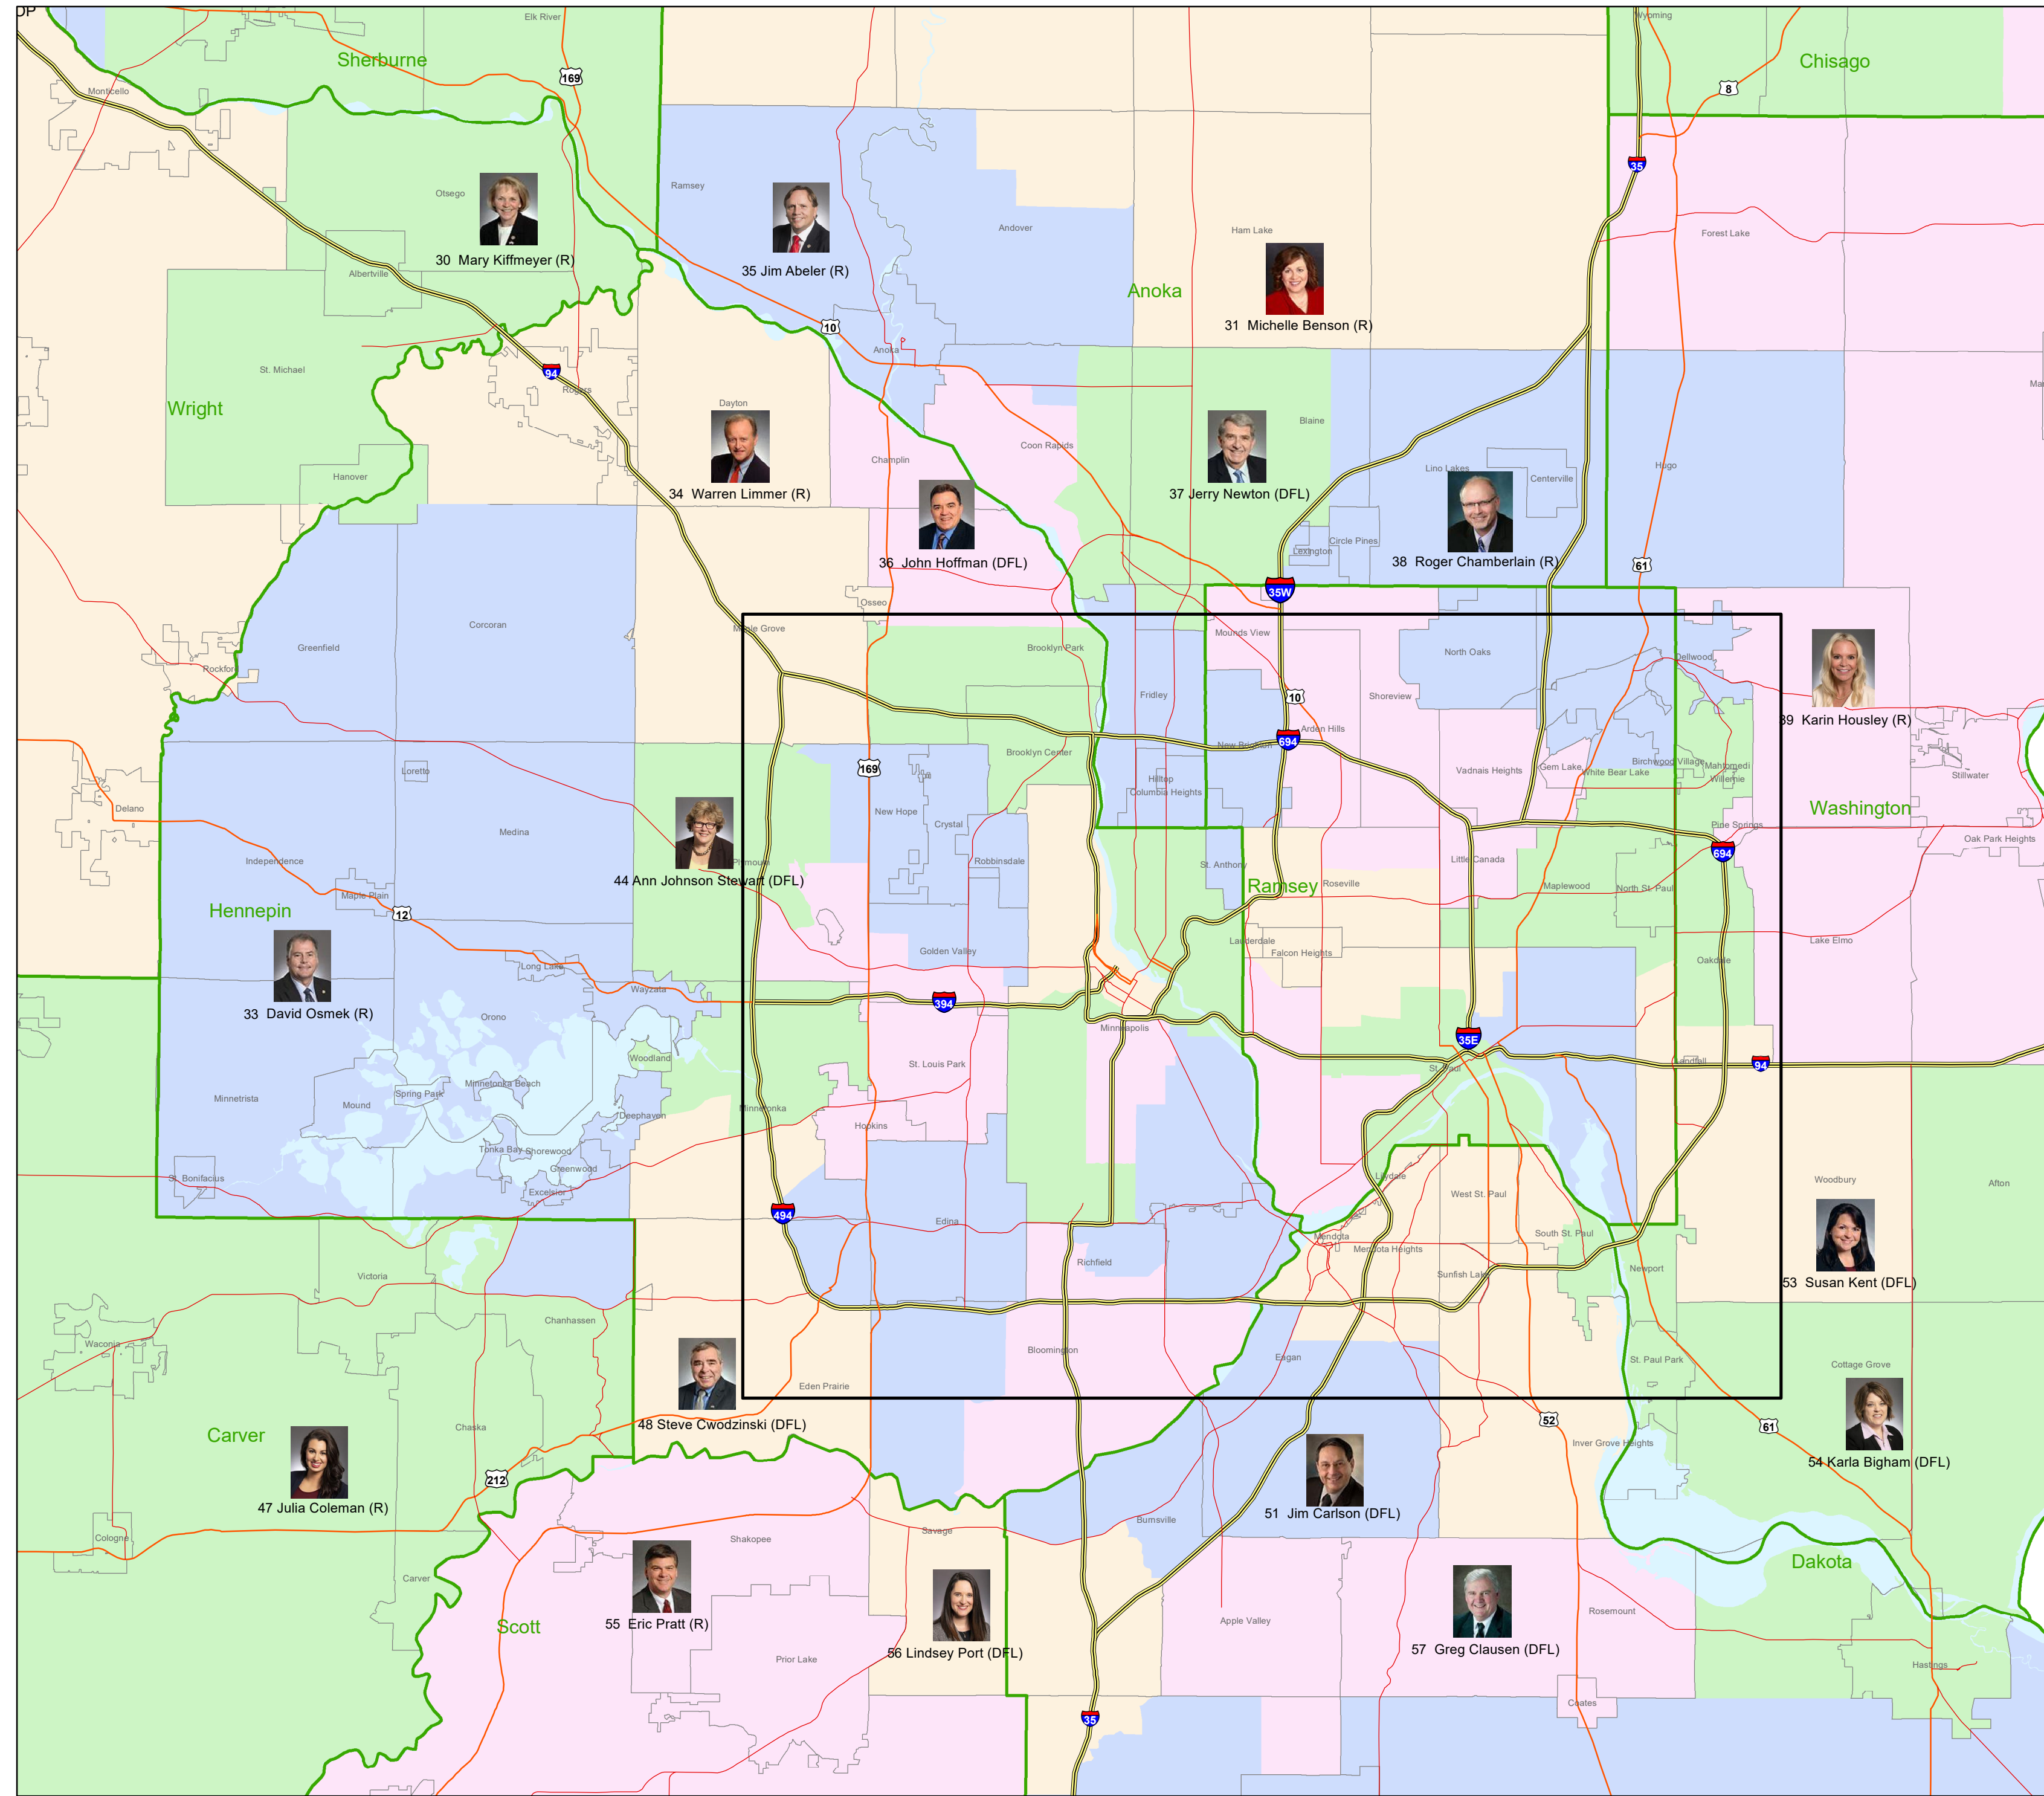

2021-2022 Minnesota Senate

Legend for the Minnesota Senate Districts map:

- Shaded areas represent Senate Districts
- Cities
- Counties
- Interstate
- US Highway
- MN Highway
- Water

LCC-GIS August 2021

Minneapolis and Saint Paul

Metro Area

Duluth

Mankato

Rochester

St. Cloud