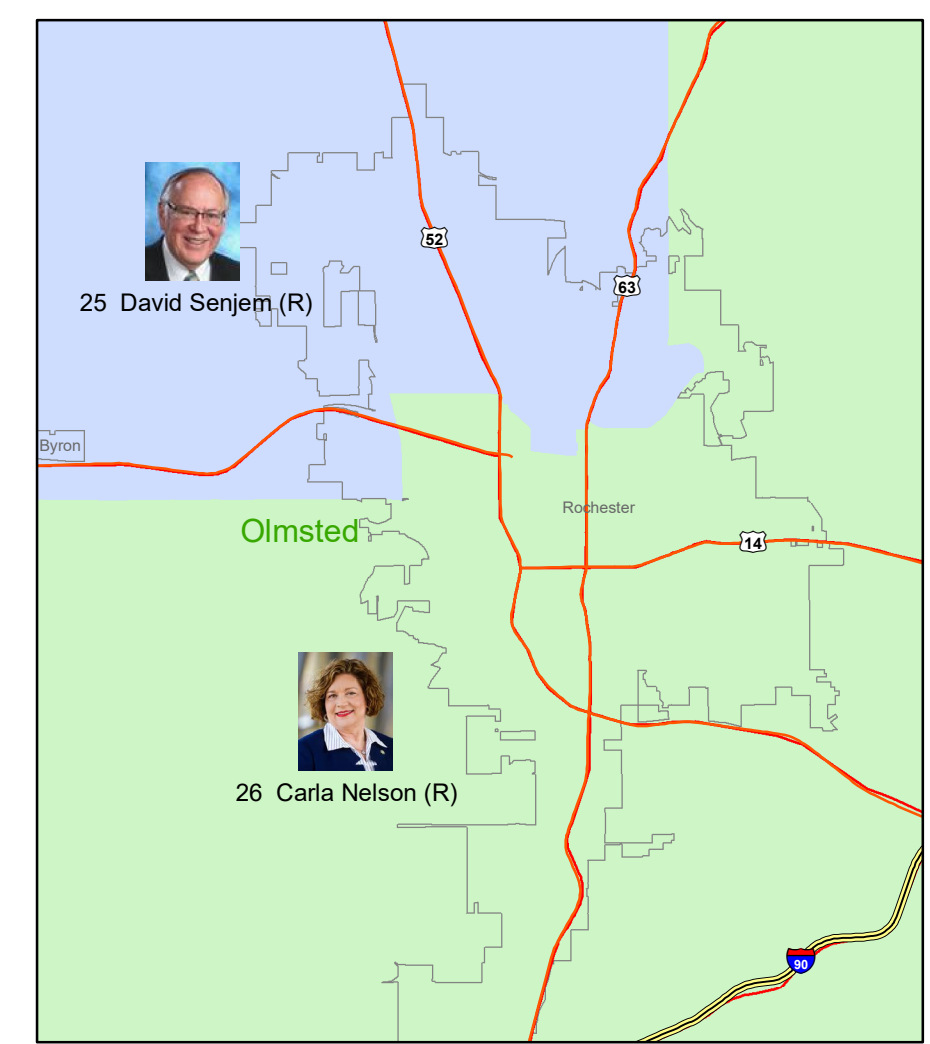

2021-2022 Minnesota Senate

Legend for the Minnesota Senate Districts map:

- Shaded areas represent Senate Districts
- Cities
- Counties
- Interstate
- US Highway
- MN Highway
- Water

LCC-GIS August 2021

Minneapolis and Saint Paul

Metro Area

Duluth

Mankato

Rochester

St. Cloud