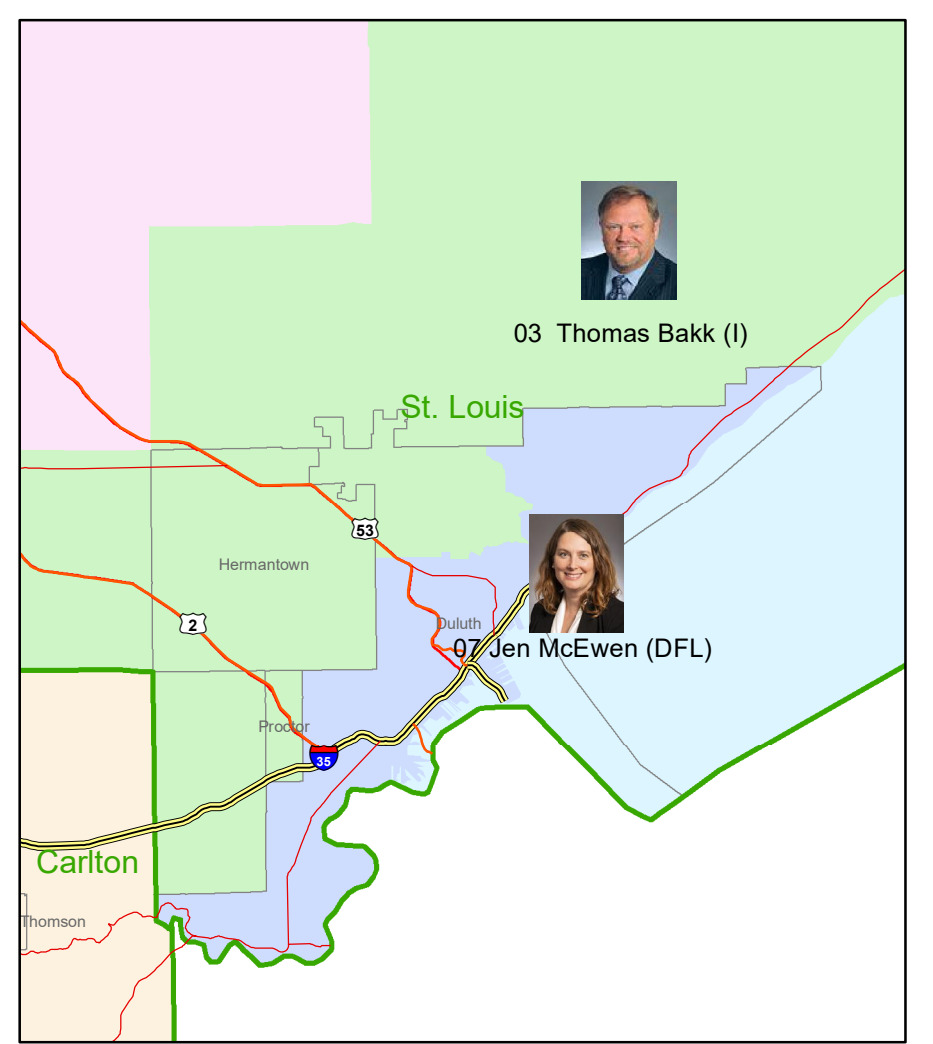

2021-2022 Minnesota Senate

Legend for the Minnesota Senate Districts map:

- Shaded areas represent Senate Districts
- Cities
- Counties
- Interstate
- US Highway
- MN Highway
- Water

LCC-GIS August 2021

Minneapolis and Saint Paul

Metro Area

Duluth

Mankato

Rochester

St. Cloud