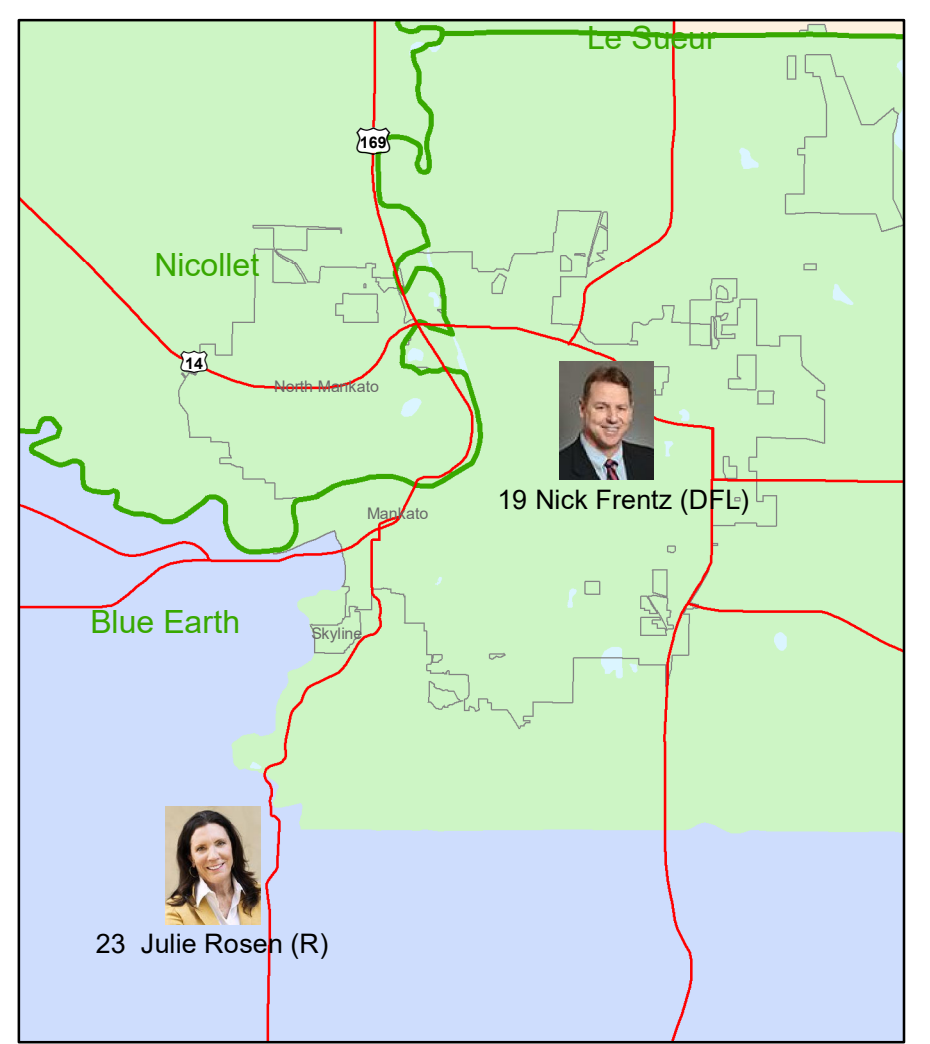

2021-2022 Minnesota Senate

Legend for the Minnesota Senate Districts map:

- Shaded areas represent Senate Districts
- Cities
- Counties
- Interstate
- US Highway
- MN Highway
- Water

LCC-GIS August 2021

Minneapolis and Saint Paul

Metro Area

Duluth

Mankato

Rochester

St. Cloud