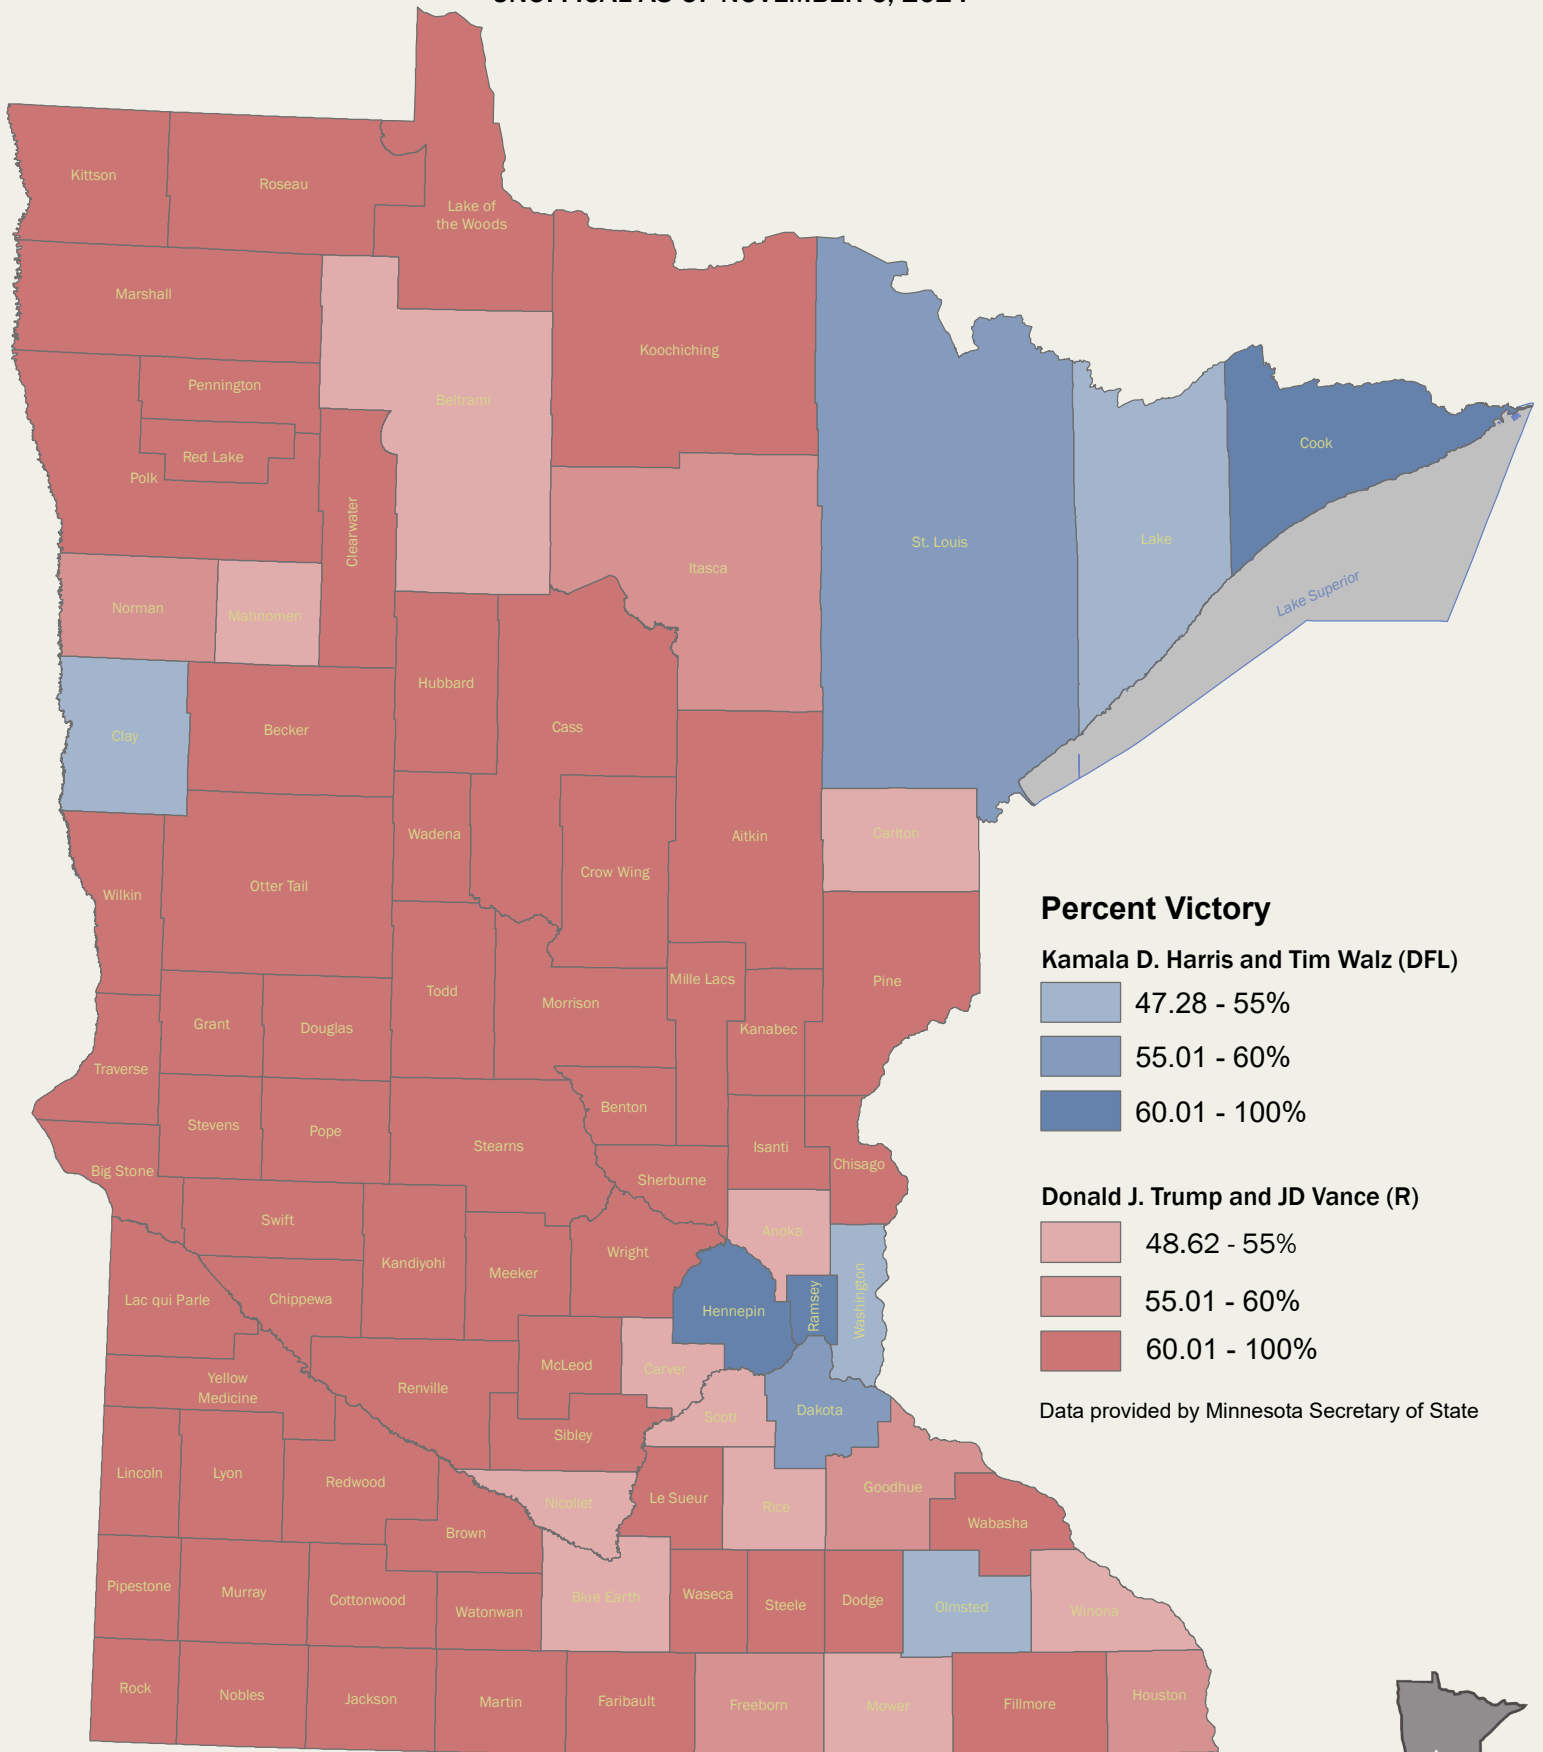

2024 MINNESOTA PRESIDENTIAL ELECTION

WINNING PARTY BY COUNTY
UNOFFICIAL AS OF NOVEMBER 6, 2024

Percent Victory

Kamala D. Harris and Tim Walz (DFL)

- 47.28 - 55%
- 55.01 - 60%
- 60.01 - 100%

Donald J. Trump and JD Vance (R)

- 48.62 - 55%
- 55.01 - 60%
- 60.01 - 100%

Data provided by Minnesota Secretary of State